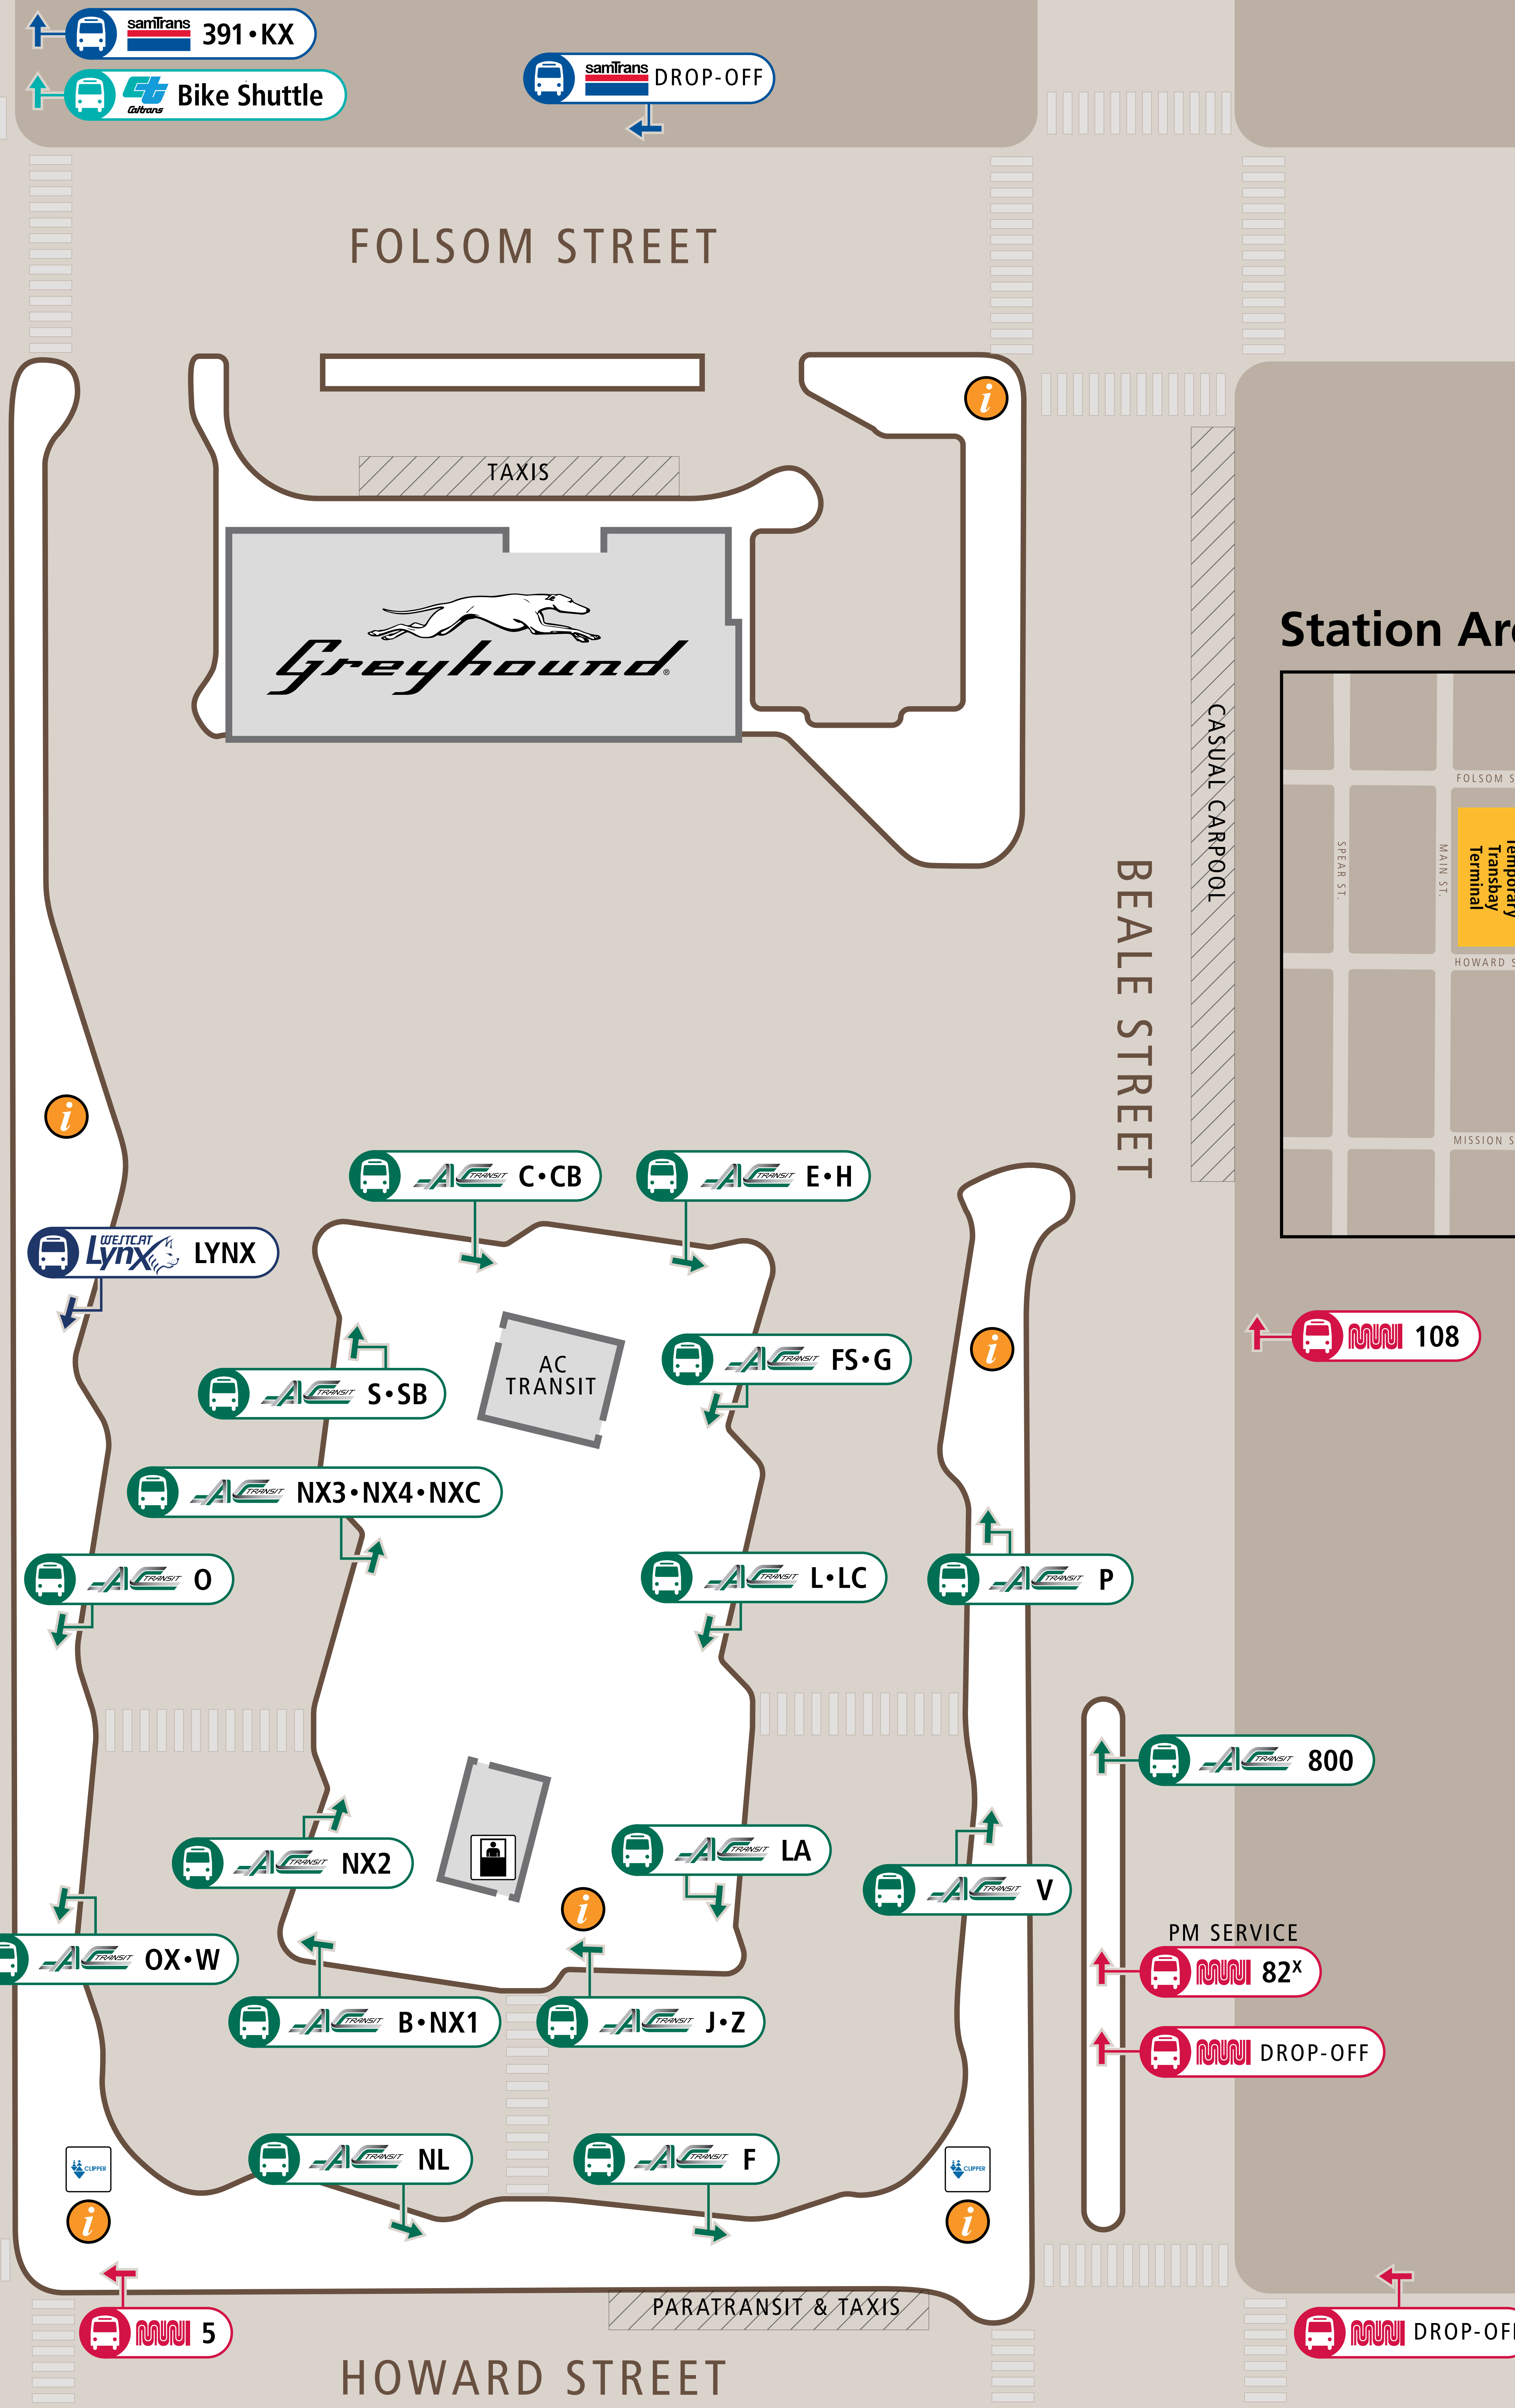

Station Map

Mapa de la estación

駐地地圖

Transit Information

Transbay Temporary Terminal

San Francisco

Map Key

- You Are Here
- Transit Information
- Security Agent
  On duty during station hours
- Clipper
  Add Value Machine
- AC Transit
- Muni
- SamTrans
- Westcat Lynx
- Golden Gate Transit
- Caltrans

Station Area Map

Free Bay Area Transit Information
Dial 5-1-1 or visit 511.org

Sponsored by the Metropolitan Transportation Commission. Contact us at SignComments@mtc.ca.gov.